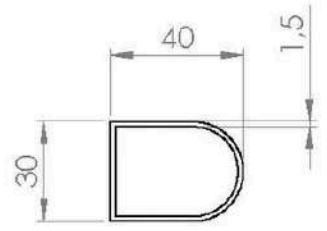

WXH	L
400X1600	355
500X1600	455
600X1600	555

Profile Details

Tube Details

TUBE SEQUENCE
4+6+8+12=30